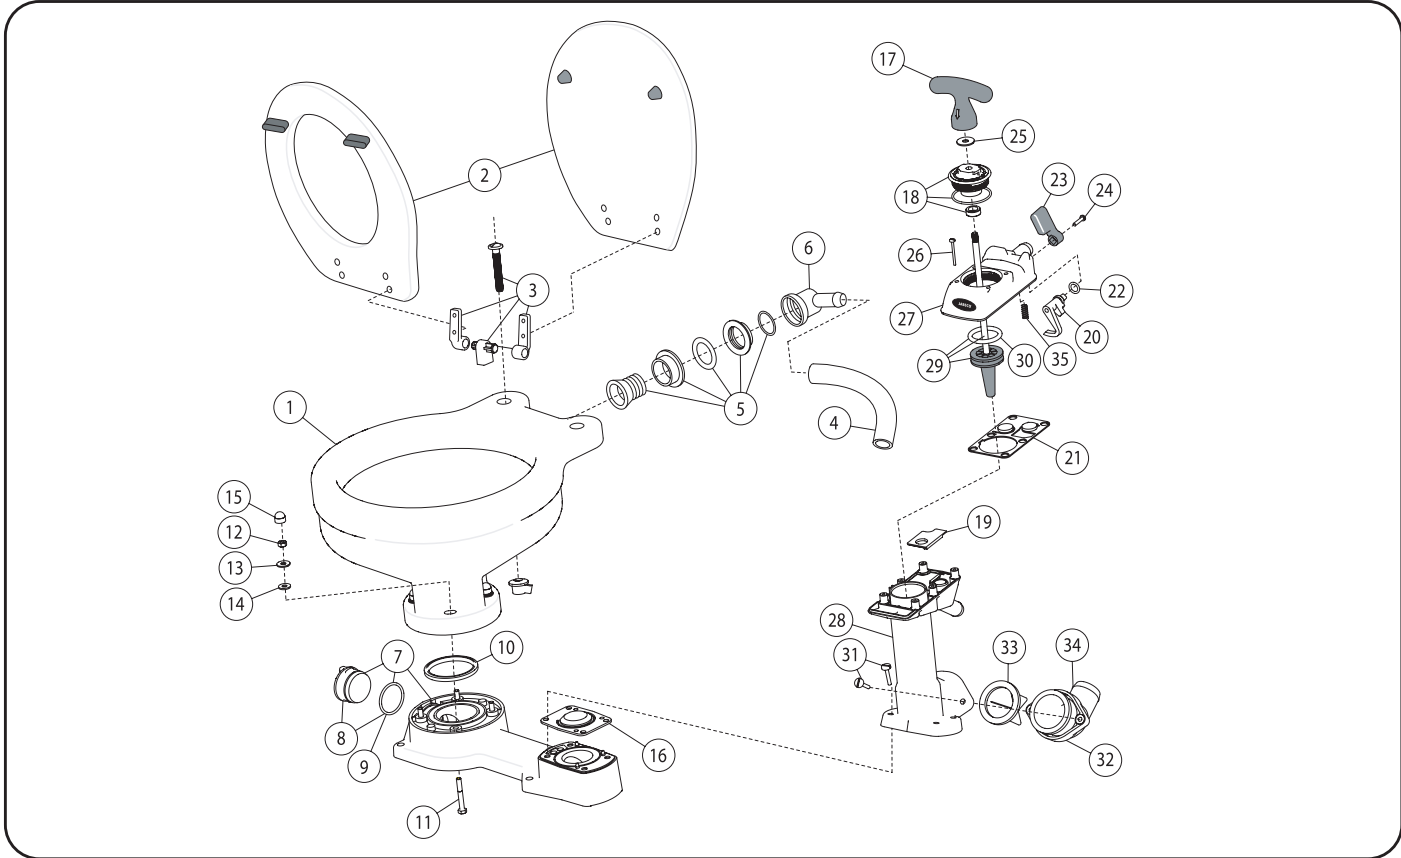

29090-3 & 29120-3 Series Jabsco Twist 'n' Lock Manual Toilets (2008 onwards)

Repair Kits Available		
Kit	Part No	Description
A	29045-3000	SERVICE KIT (FROM 2008)
B	29040-3000	PUMP ASSEMBLY
C	29094-3000	VALVE COVER ASSEMBLY
D	29051-2000	PUMP CYLINDER ASSEMBLY
E	29047-0000	BASE TO BOWL MOUNTING KIT

Key	Description	Qty Per Toilet	Part No	Qty per Repair Kit				
				A	B	C	D	E
1	BOWL COMPACT TOILET	1	29096-0000					
	BOWL REGULAR TOILET	1	29126-0000					
2	SEAT, LID & HINGE SET COMPACT TOILET	1	29097-1000					
	REGULAR TOILET		29127-1000					
3	HINGE SET (1 PAIR) COMPACT TOILET	1	29098-1000					
	REGULAR TOILET		29098-2000					
4	HOSE COMPACT TOILET	1	29035-1000					
	HOSE REGULAR TOILET	1	29035-1001					

Key	Description	Qty Per Toilet	Part No	Qty per Repair Kit				
				A	B	C	D	E
5	INTAKE SEAL + INTAKE ELBOW	1	29048-0000					
6	BASE, PLUG + O-RING ASSY	1	29041-1000					
8	PLUG + O-RING ASSY (FROM 2003 - BAYONET)	1	29028-2000					
9	O-RING (PLUG)	1						
10	O-RING (BOWL)	1						1
11	BOLT (S.S)	4						4
12	NUT (S.S)	4						4
13	WASHER (S.S)	4						4
14	WASHER (NYLON)	4						4
15	CAP	4						4
16	BASE VALVE GASKET	1	29043-0000	1	1		1	
17	HANDLE	1			1	1		
18	SEAL HOUSING ASSY (FROM 2008)	1	29044-3000	1	1	1		
19	TOP VALVE SEAT	1		1	1	1	1	
20	CAM	1			1	1		
21	TOP VALVE GASKET	1	29042-0000	1	1			
22	O-RING (FLUSH LEVER)	1		1	1	1		
23	FLUSH CONTROL LEVER	1			1	1		
24	SCREW (FLUSH LEVER)	1		1	1	1		
25	BUFFER	1		1	1			
26	SCREW (VALVE COVER)	6		1	6	6	1	
27	VALVE COVER	1			1	1		
28	PUMP CYLINDER	1					1	1
29	PISTON, ROD & O-RING ASSY	1	29046-3000		1			
30	O-RING (PISTON)	1		1	1			
31	SCREW (PUMP CYLINDER)	6		1	3		3	
32	DISCHARGE FLANGE	1	29091-1000		1		1	
33	JOKER VALVE	1	29092-1000	1	1		1	
34	DISCHARGE ELBOW	1	29029-1000		1		1	
35	VALVE SPRING (ONLY FROM 1998)	1		1	1	1	1	